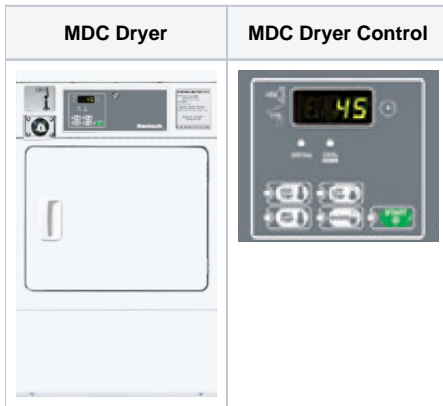

Images

Model Numbers

- HFEX07
- HFGX09
- SFEX07
- SFGX09

Special Notes

- No special notes

Functionality

The following list describes the functionality that CCI FasCard reader has with control...

- **Top Off Pricing**
 - The MDC Dryer control supports two pricing options
 - Cold Start - Price to start dryer not running
 - Top Off - Price to add time to dryer in use
- **Cycle Configuration**
 - The ability to configure the following options...
 - Cycle Time
 - Set in minutes 1-99
 - Top Off Time
 - Set in minutes 1-99
 - High Temperature
 - Set in degrees F 100-160
 - No Heat
 - Medium Temperature
 - Set in degrees F 100-160
 - No Heat
 - Low Temperature
 - Set in degrees F 100-160
 - No Heat
 - Delicate Temperature
 - Set in degrees F 100-160
 - No Heat
 - Default Cycle
 - High Temperature
 - Medium Temperature
 - Low Temperature

- Delicate
- Cool Down Time
 - Set in minutes 0-15

Screen Shots

Cycle Configuration Interface - Equipment Setup

| | | |
|--|---|--|
| Cycle Time <input type="text" value="30"/> (1-99) Minutes | Cool Down Time <input type="text" value="2"/> (0-15) Minutes | Default Cycle <input checked="" type="radio"/> High Temperature <input type="radio"/> Medium Temperature <input type="radio"/> Low Temperature <input type="radio"/> Delicate |
| Top Off Time <input type="text" value="10"/> (0-99) Minutes | Audio Signals <input checked="" type="radio"/> Enabled <input type="radio"/> Disabled | |
| High Temperature <input type="text" value="130"/> (100-160) Fahrenheit <input type="checkbox"/> No Heat | Medium Temperature <input type="text" value="125"/> (100-160) Fahrenheit <input type="checkbox"/> No Heat | |
| Low Temperature <input type="text" value="115"/> (100-160) Fahrenheit <input type="checkbox"/> No Heat | Delicate Temp Temperature <input type="text" value="100"/> (100-160) Fahrenheit <input type="checkbox"/> No Heat | |