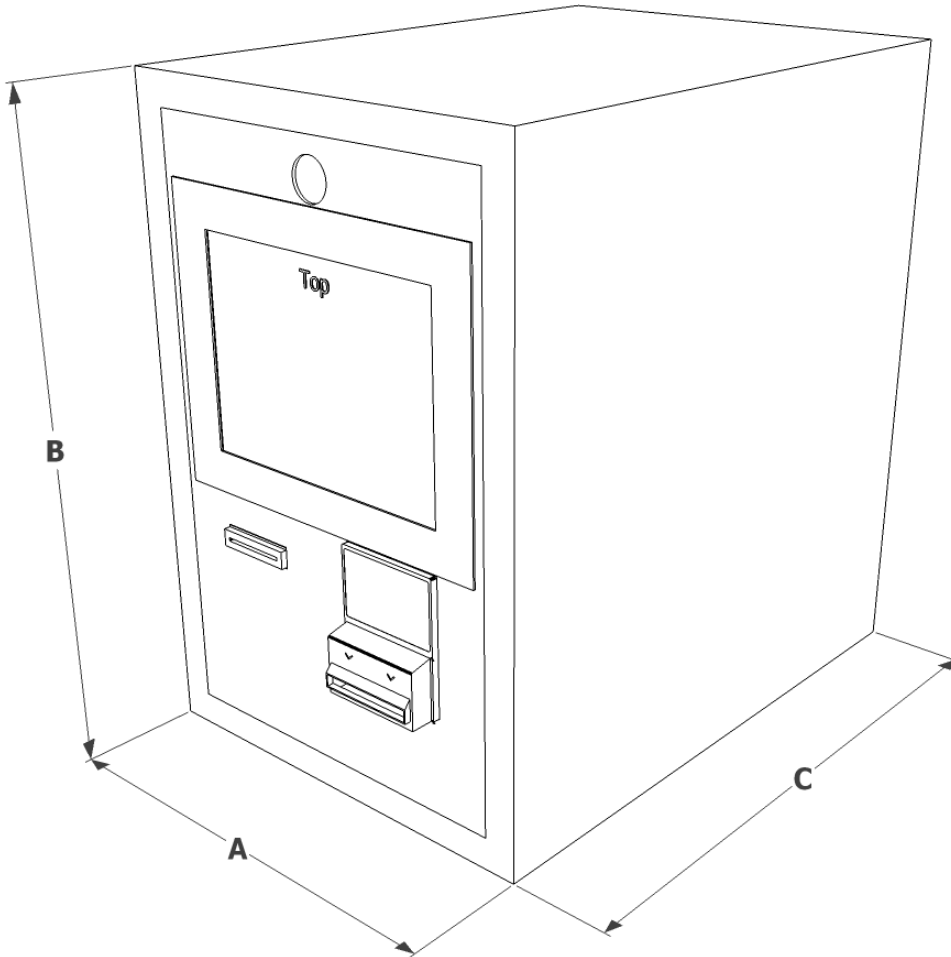

C-5610 Touch Kiosk Specifications

Overview

This page contains the hardware specifications for the C-5610 Touch Kiosk.

On this Page

- [Specifications](#)

Specifications

- Check local ADA requirements before mounting.
- Kiosk has both front and rear doors. Can be collected from the front or rear and is most conveniently serviced from the front.

Width (A)	Height (B)	Depth (C)
13.75"	20.25"	20.25"

Electrical Requirements: 120/60/1 Isolated Circuit

Gross Weight: ~91 lbs

Shipping Weight: ~93 lbs